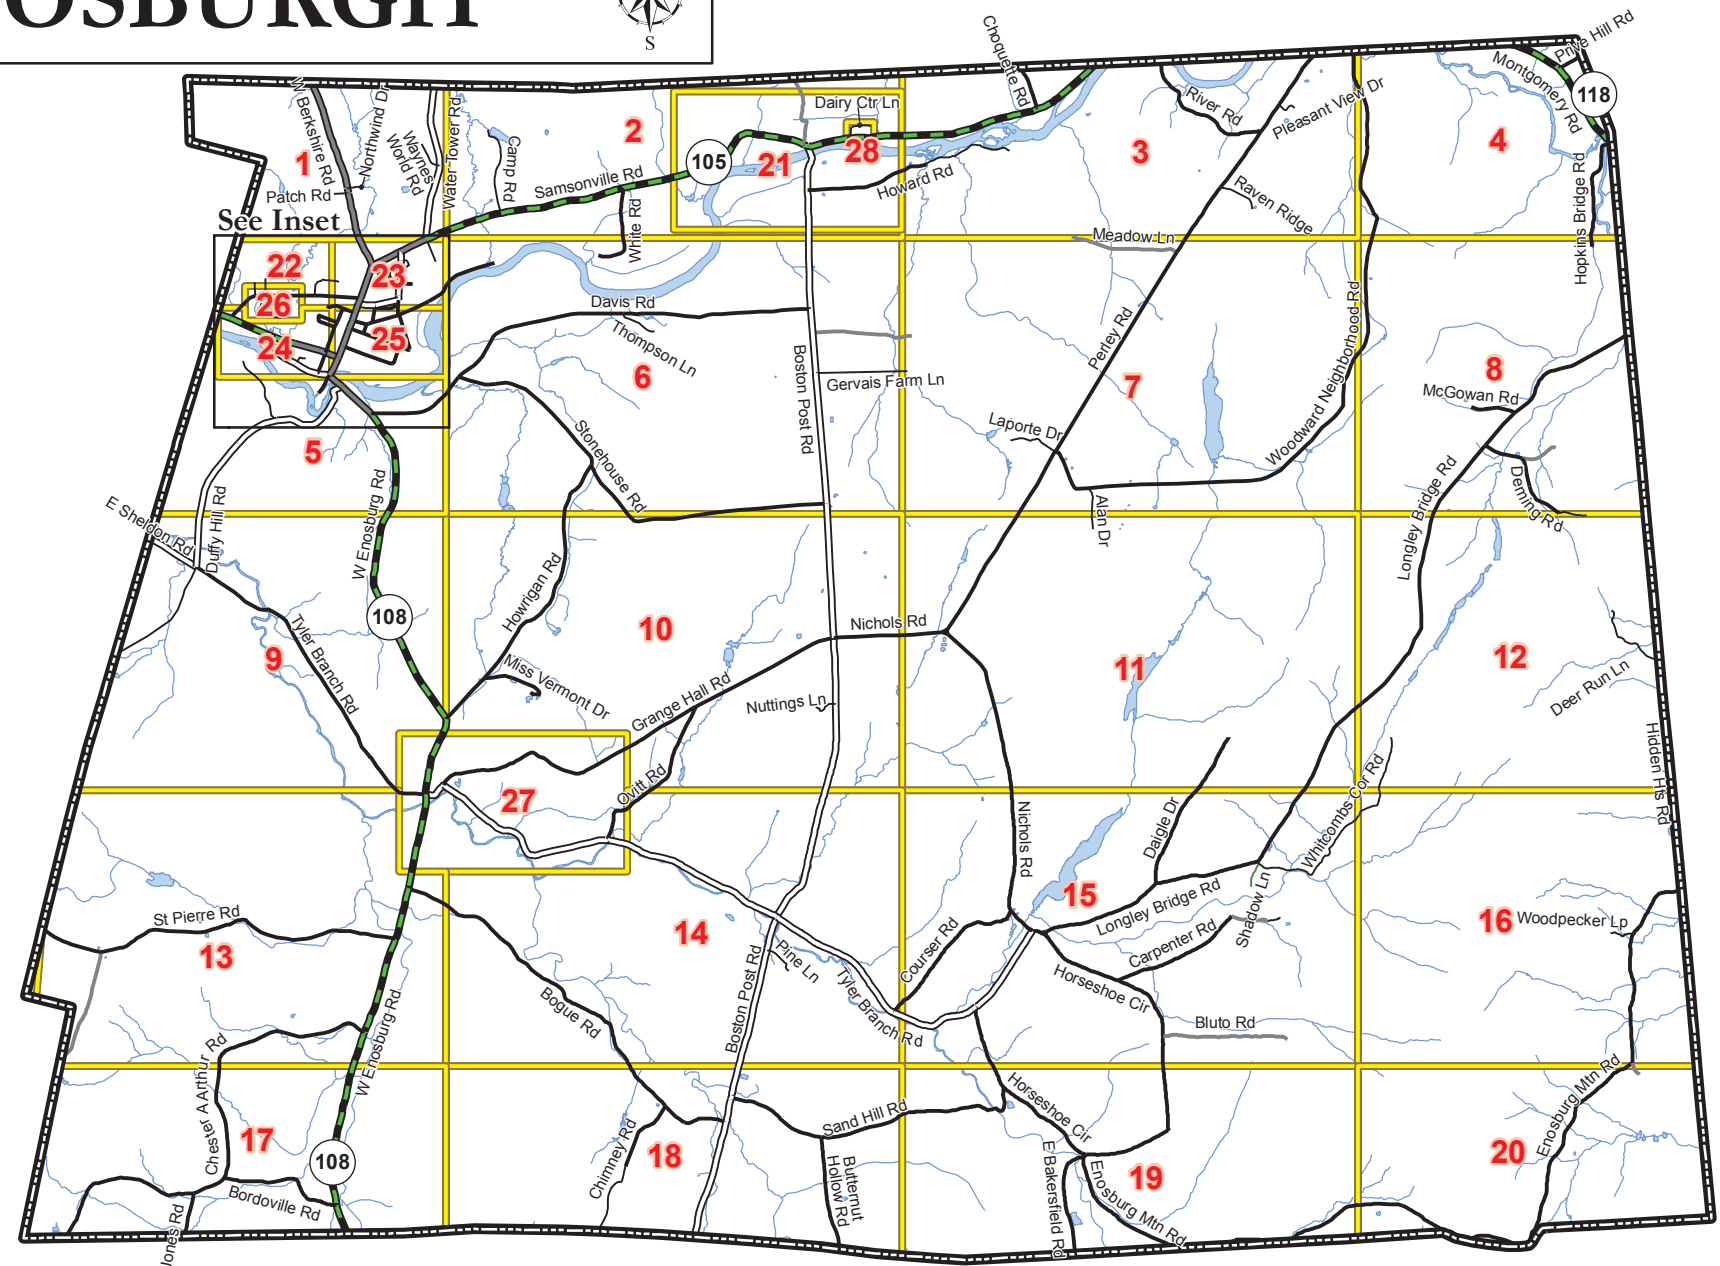

# TOWN OF ENOSBURGH

Inset 1

- Legend**
- 7 Grid Number
  - Grid
  - Pond or River
  - River, Stream or Brook
  - State Highway
  - Class 1 Town Highway
  - Class 2 Town Highway
  - Class 3 Town Highway
  - Class 4 Town Highway
  - Legal Trail
  - Private Road
  - Town Boundary

ROAD NAME	GRID	ROAD NAME	GRID	ROAD NAME	GRID	ROAD NAME	GRID	ROAD NAME	GRID	ROAD NAME	GRID	ROAD NAME	GRID	ROAD NAME	GRID	ROAD NAME	GRID
Alan Dr	7, 11	Carpenter Rd	15	Davis Rd	6	Enosburg Mtn Rd	16, 19, 20	Howard Rd	2, 3, 21	McGowan Rd	8	Patch Rd	1	Sampsonville Rd	1, 2, 3, 21, 23, 28	Stebbins St	25
Archambault St	23, 25	Center St	24	Deer Run Ln	12	Fifth St	26	Howigan Rd	6, 10	Meadow Ln	3, 7	Pearl St	24, 25	Sand Hill Rd	18, 19	Stonehouse Rd	6, 10
Birch Ln	22, 26	Champlain St	23	Deming Rd	8, 12	First St	26	Jay View Dr	23	Miss Vermont Dr	10, 11, 15	Perley Rd	3, 7, 11	School St	25	Thompson Ln	6
Bismark St	22, 23, 24, 25	Chester A Arthur Rd	13, 17	Depot St	23	Fourth St	26	Jones Rd	17	Missisquoi St	6, 23, 25	Pine Ln	14	Seventh St	26	Tyler Branch Rd	9, 14, 15, 27
Bluto Rd	15	Chimney Rd	18	Dickinson Av	25	Gervais Farm Ln	6, 7	Kennison Dr	23	Montgomery Rd	4	Pleasant St	23, 25	Southwind Dr	26	Valentine Dr	22, 23
Bogue Rd	13, 14, 18	Choquette Rd	3	Duffy Hill Rd	5, 9	Grange Hall Rd	10, 27	Laporte Dr	7	Nichols Rd	10, 11, 15	Pleasant View Dr	3	Shadow Ln	15	Village Dr	5
Borderville Rd	17	Church St	24, 25	E Bakersfield Rd	5, 6	Hayes Farm Rd	19	Larose Ln	22, 26	Northwind Dr	10, 11, 15	Prive Hill Rd	4	Sixth St	26	Woodpecker Loop	16
Butternut Hollow Rd	18	Courser Rd	14, 15	E Sheldon Rd	9	Hidden Hls Rd	12, 16	Longley Bridge Rd	8, 11, 12, 15	Nuttings Ln	10	Railroad St	23, 25	Southwind Dr	24	W Berkshire Rd	1, 2, 3
Camp Rd	2	Daigle Dr	11, 15	East St	23	Hopkins Bridge Rd	4, 8	Main St	23, 24, 25	Orchard St	22, 23, 24, 26	Raven Ridge	3	St Albans St	24	W Enosburg Rd	5, 9, 10, 13, 17
		Dairy Ctr Ln	28	Elm St	23	Horseshoe Cir	15, 19	Maple Park	24, 25	Ovitt Rd	10, 14, 27	River Rd	3	St Pierre Rd	13	Water Tower Rd	1, 2, 3