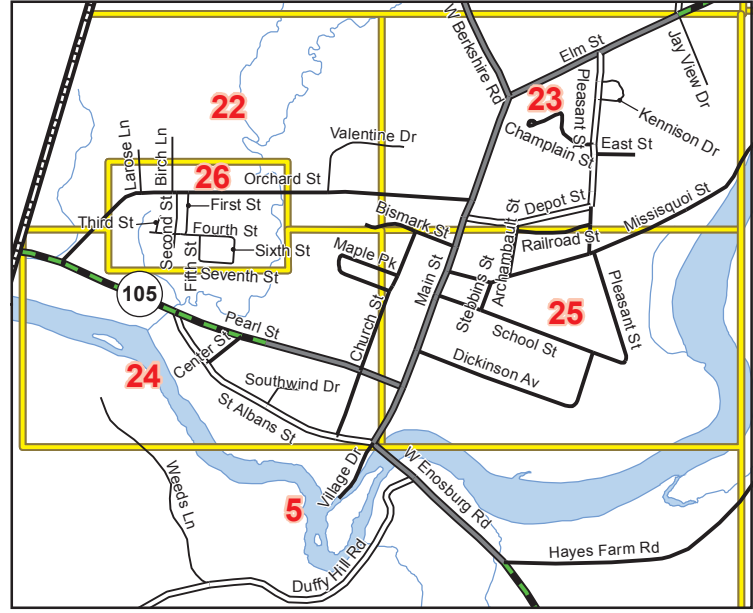

# TOWN OF ENOSBURGH

Inset 1

- Legend**
- 7 Grid Number
  - Grid
  - Pond or River
  - River, Stream or Brook
  - State Highway
  - Class 1 Town Highway
  - Class 2 Town Highway
  - Class 3 Town Highway
  - Class 4 Town Highway
  - Legal Trail
  - Private Road
  - Town Boundary

Vermont Coordinate System  
 Transverse Mercator, NAD 83.  
**For planning purposes only.**  
 Prepared by:  
 Northwest Regional  
 Planning Commission  
 155 Lake Street  
 St. Albans, VT 05478  
 802.524.5958  
 www.nrpcvt.com  
 January, 2008.