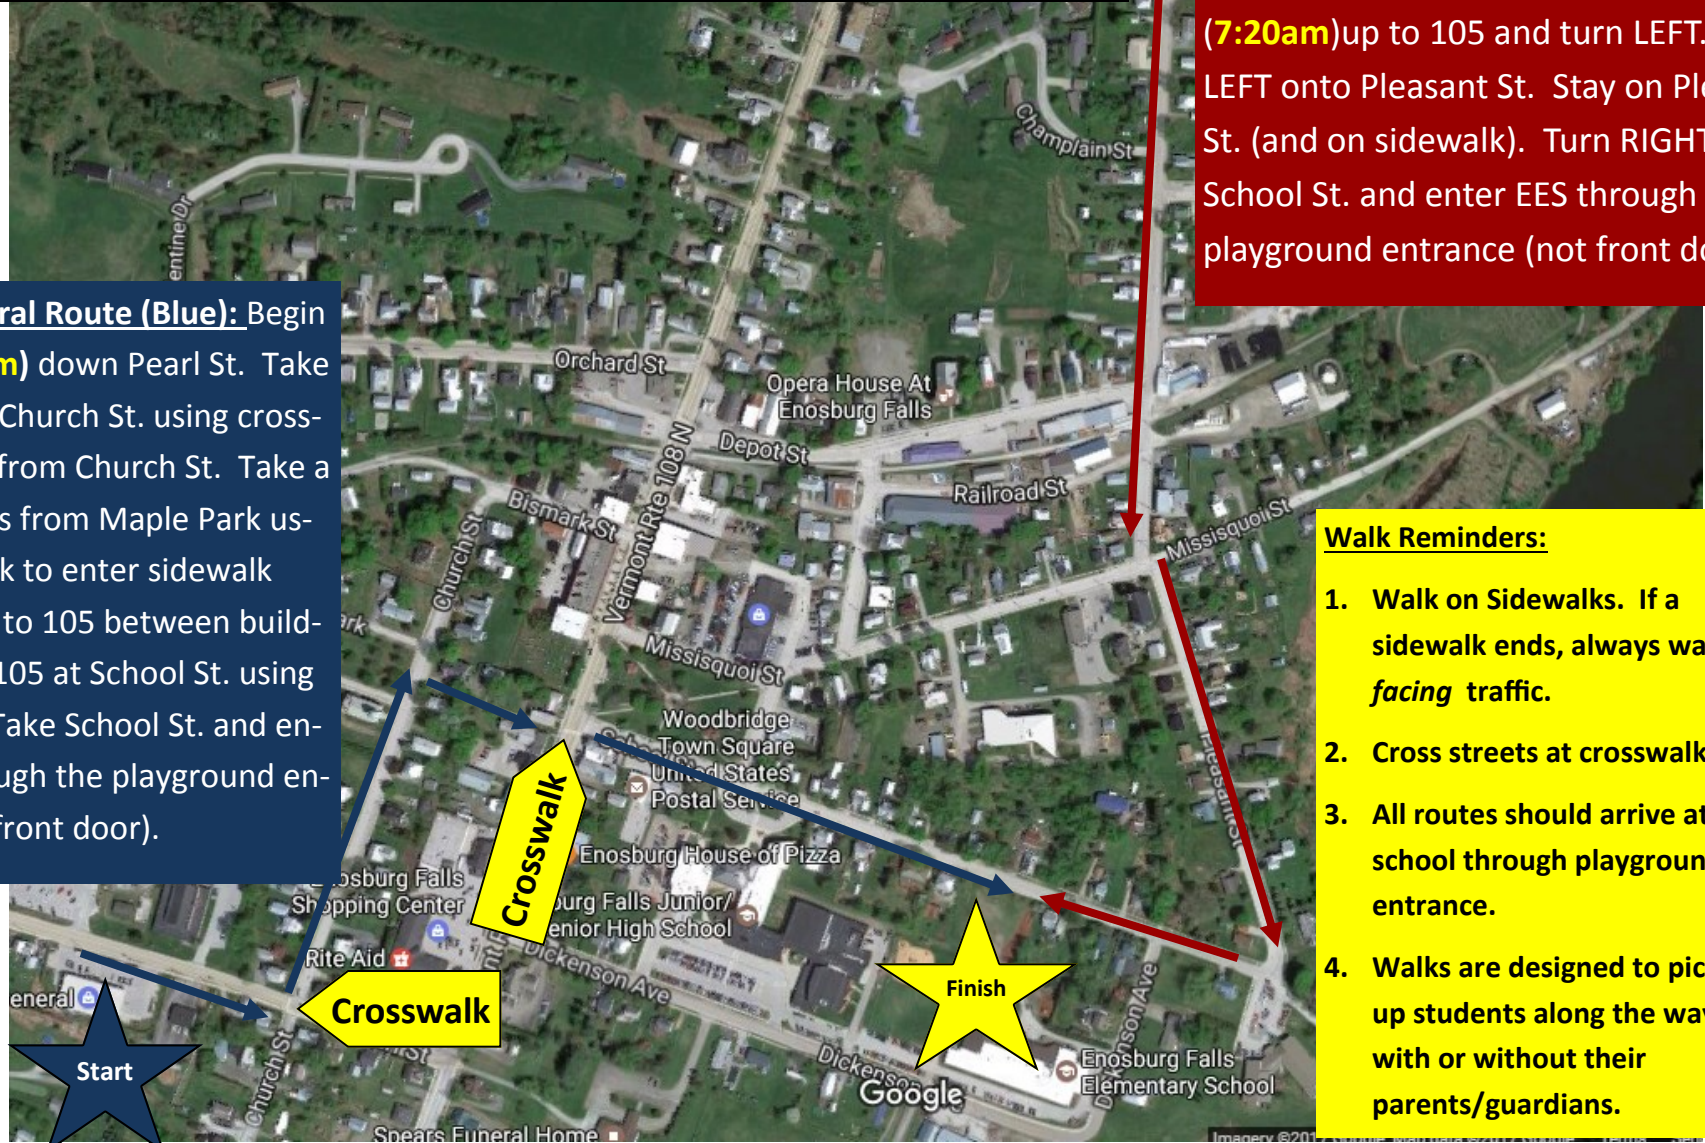

# EES Walk to School Day—Round 2!

Wednesday, May 17th

We hope to see you there!

**Hannaford Route (Red):** Meet at sidewalk along driveway. Begin walk (7:20am) up to 105 and turn LEFT. Turn LEFT onto Pleasant St. Stay on Pleasant St. (and on sidewalk). Turn RIGHT onto School St. and enter EES through the playground entrance (not front door).

**Dollar General Route (Blue):** Begin walk (7:30am) down Pearl St. Take a LEFT onto Church St. using crosswalk across from Church St. Take a RIGHT across from Maple Park using crosswalk to enter sidewalk that cuts up to 105 between buildings. Cross 105 at School St. using crosswalk. Take School St. and enter EES through the playground entrance (not front door).

### Walk Reminders:

1. Walk on Sidewalks. If a sidewalk ends, always walk facing traffic.
2. Cross streets at crosswalks.
3. All routes should arrive at school through playground entrance.
4. Walks are designed to pick up students along the way—with or without their parents/guardians.

Don't live close enough to walk? Try our remote drop off! Drop your student(s) off at the Hannaford or Dollar General parking lots and walk from there! Prizes for all kids who walk!